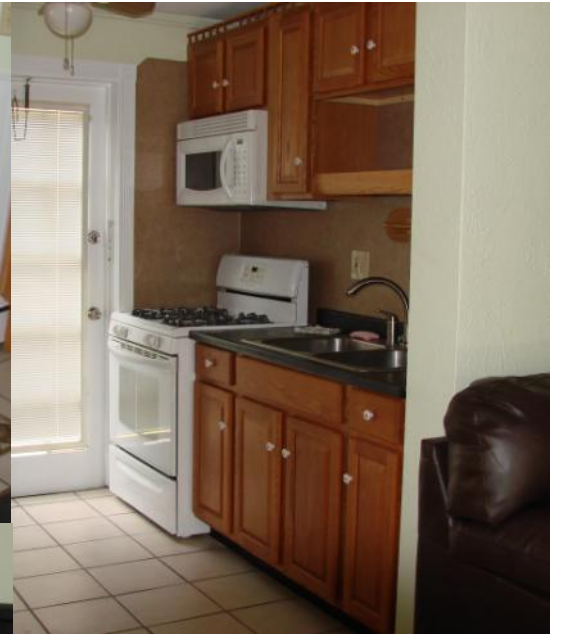

Super Nova Suite

Amenities:

- 1 Queen Size Bed
- 1 Love Seat Pullout Bed
- 1 Roll Away Bed, 48" wide (wide enough for 2)
- Full Kitchen with Microwave
- 4 Seat Dining Table
- Sitting Room with Cable TV
- Bedroom 32 inch LCD TV with Cable
- Air Conditioning (Cooling & Heating)
- Private Shower/Tub, Toilet and Sink
- Free Parking (1 car per unit)
- Guest Laundromat
- Outdoor Shower to Rinse Off from the Beach