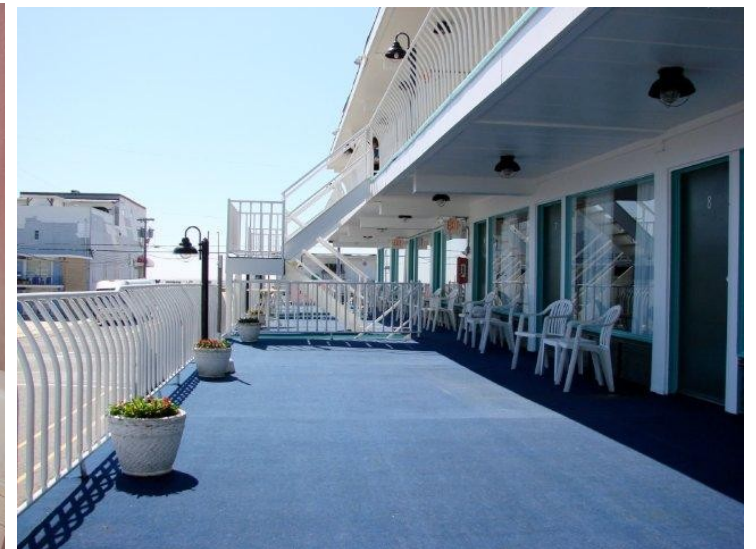

Dawn Room 2

Amenities:

- 1 queen size bed
- 1 Love seat with pull out bed
- Table with 2 chairs
- New Efficiency

All Rooms:

- Refrigerator and Microwave
- 32 inch LCD TV with Cable
- Air Conditioning (Cooling & Heating)
- Private Shower/Tub, Toilet and Sink
- Patio deck for relaxing and enjoying the ocean views!
- Free Parking (1 car per unit)
- Guest Laundromat
- Outdoor Shower to Rinse Off from the Beach